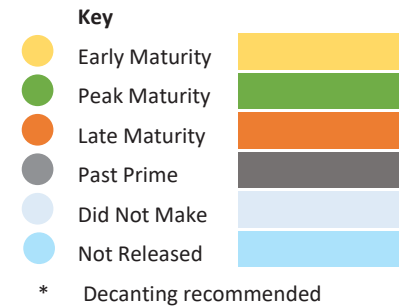

2003 2004 2005 2006 2007 2008 2009 2010 2011 2012 2013 2014 2015 2016 2017 2018 2019

Fog Catcher

Fog Catcher

Reserve Reds

Cabernet Franc, Heart Hill Vineyard
 Cabernet Sauvignon, Bootjack Ranch
 Cabernet Sauvignon, Heart Hill Vineyard
 Carménère, Bootjack Ranch
 Doce Nove, Bootjack Ranch
 Grenache, Heart Hill Vineyard
 Grenache, Jespersen Ranch
 Grenache/Syrah, Jespersen Ranch
 Malbec, Heart Hill Vineyard
 Petite Sirah, Jespersen Ranch
 Pinot Noir, Jespersen Ranch
 Sangiovese, Bootjack Ranch
 Square Root, Heart Hill Vineyard
 Super Paso, Bootjack Ranch
 Syrah, Heart Hill Vineyard
 Syrah, Jespersen Ranch
 Twisted Spur, Heart Hill Vineyard

Reserve Whites

Chardonnay, Jespersen Ranch
 Grenache Blanc, Heart Hill Vineyard
 Marsanne, Heart Hill Vineyard
 Silhouette Du Coeur, Heart Hill Vineyard
 Sparkling, Jespersen Ranch

Black labels designate a wine from Heart Hill Vineyard or Bootjack Ranch in Paso Robles

Silver labels designate a wine from Jespersen Ranch in Edna Valley

A single front label designates an "Estate Tier" bottle

A split front label designates a single-vineyard, Reserve bottle

Estate Reds

- Barbera, Paso Robles
- Cabernet Franc, Paso Robles
- Cabernet Sauvignon, Paso Robles
- CLUB 9, Paso Robles
- Grenache, Edna Valley
- Grenache, Paso Robles
- GSM, Paso Robles
- Malbec, Paso Robles
- Merlot, Paso Robles
- Petite Sirah, Paso Robles
- Petit Verdot, Paso Robles
- Pinot Noir, Edna Valley
- Sangiovese, Paso Robles
- Syrah, Edna Valley
- Syrah, Paso Robles
- Zinfandel, Paso Robles

Key

- Early Maturity
- Peak Maturity
- Late Maturity
- Past Prime
- Did Not Make
- Not Released

* Decanting recommended

Estate Whites

- Albariño, Edna Valley
- Chardonnay, Edna Valley
- Sauvignon Blanc, Edna Valley
- Rosé, Edna Valley