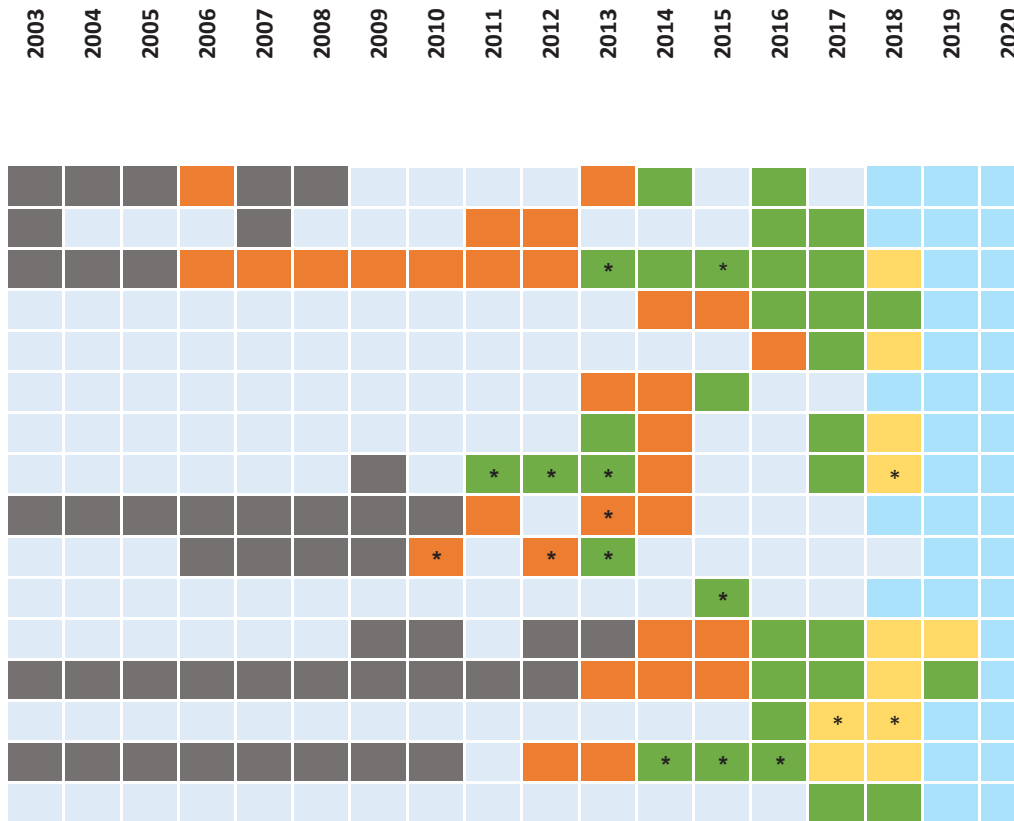

2003 2004 2005 2006 2007 2008 2009 2010 2011 2012 2013 2014 2015 2016 2017 2018 2019

Fog Catcher

Fog Catcher

Reserve Reds

Cabernet Franc, Heart Hill Vineyard
 Cabernet Sauvignon, Bootjack Ranch
 Cabernet Sauvignon, Heart Hill Vineyard
 Carménère, Bootjack Ranch
 Doce Nove, Bootjack Ranch
 Grenache, Heart Hill Vineyard
 Grenache, Jespersen Ranch
 Grenache/Syrah, Jespersen Ranch
 Malbec, Heart Hill Vineyard
 Petite Sirah, Jespersen Ranch
 Pinot Noir, Jespersen Ranch
 Sangiovese, Bootjack Ranch
 Square Root, Heart Hill Vineyard
 Super Paso, Bootjack Ranch
 Syrah, Heart Hill Vineyard
 Syrah, Jespersen Ranch
 Twisted Spur, Heart Hill Vineyard

Reserve Whites

Chardonnay, Jespersen Ranch
 Grenache Blanc, Heart Hill Vineyard
 Marsanne, Heart Hill Vineyard
 Silhouette Du Coeur, Heart Hill Vineyard
 Sparkling, Jespersen Ranch

Black labels designate a wine from Heart Hill Vineyard or Bootjack Ranch in Paso Robles

Silver labels designate a wine from Jespersen Ranch in Edna Valley

A single front label designates an "Estate Tier" bottle

A split front label designates a single-vineyard, Reserve bottle

Estate Reds

- Barbera, Paso Robles
- Cabernet Franc, Paso Robles
- Cabernet Sauvignon, Paso Robles
- CLUB 9, Paso Robles
- Grenache, Edna Valley
- Grenache, Paso Robles
- GSM, Paso Robles
- Malbec, Paso Robles
- Merlot, Paso Robles
- Petite Sirah, Paso Robles
- Petit Verdot, Paso Robles
- Pinot Noir, Edna Valley
- Sangiovese, Paso Robles
- Syrah, Edna Valley
- Syrah, Paso Robles
- Zinfandel, Paso Robles

Key

- Early Maturity
- Peak Maturity
- Late Maturity
- Past Prime
- Did Not Make
- Not Released

* Decanting recommended

Estate Whites

- Albariño, Edna Valley
- Chardonnay, Edna Valley
- Sauvignon Blanc, Edna Valley
- Rosé, Edna Valley